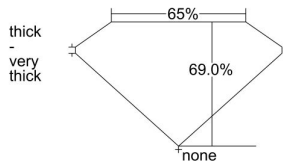

GIA®

FACSIMILE

GIA REPORT 6415743714

Verify this report at GIA.edu

GIA NATURAL DIAMOND DOSSIER®

December 22, 2021
GIA Report Number **6415743714**
Shape and Cutting Style ..... **Cut-Cornered Rectangular Modified Brilliant**
Measurements ..... **6.01 x 4.72 x 3.26 mm**

GRADING RESULTS

Carat Weight ..... **0.80 carat**
Color Grade ..... **F**
Clarity Grade **VS1**

ADDITIONAL GRADING INFORMATION

Polish ..... **Excellent**
Symmetry ..... **Very Good**
Fluorescence ..... **None**
Clarity Characteristics ..... **Crystal, Feather, Pinpoint**
Inscription(s): **GIA 6415743714**

PROPORTIONS

Profile not to actual proportions

GRADING SCALES

GIA COLOR SCALE		GIA CLARITY SCALE			
COLORLESS	D	VERY VERY SLIGHTLY INCLUDED	FLAWLESS		
	E		INTERNALLY FLAWLESS		
	F	VERY SLIGHTLY INCLUDED	VVS₁		
	G		VVS₂		
	H		VS₁		
	NEAR COLORLESS	I	SLIGHTLY INCLUDED	VS₂	
		J		SI₁	
		FAINT	K	INCLUDED	SI₂
			L		I₁
			M		I₂
VERT LIGHT	N	LIGHT	I₃		
	O				
	P				
	Q				
	R				
	S