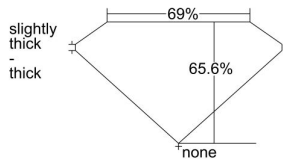

GIA®

FACSIMILE

GIA REPORT 6415780298

Verify this report at GIA.edu

GIA NATURAL DIAMOND DOSSIER®

December 24, 2021
GIA Report Number **6415780298**
Shape and Cutting Style ..... **Cut-Cornered Rectangular Modified Brilliant**
Measurements ..... **6.18 x 4.78 x 3.14 mm**

GRADING RESULTS

Carat Weight ..... **0.75 carat**
Color Grade ..... **G**
Clarity Grade **VS2**

ADDITIONAL GRADING INFORMATION

Polish ..... **Excellent**
Symmetry ..... **Excellent**
Fluorescence ..... **None**
Clarity Characteristics ..... **Feather**
Inscription(s): **GIA 6415780298**

PROPORTIONS

Profile not to actual proportions

GRADING SCALES

GIA COLOR SCALE		GIA CLARITY SCALE			
COLORLESS	D	VERY VERY SLIGHTLY INCLUDED	FLAWLESS		
	E		INTERNALLY FLAWLESS		
	F		VVS₁		
	G		VVS₂		
	NEAR COLORLESS	H	VERY SLIGHTLY INCLUDED	VS₁	
		I		VS₂	
		FAINT	J	SLIGHTLY INCLUDED	S₁
			K		S₂
	L		I₁		
	VERT LIGHT		M	INCLUDED	I₂
N			I₃		
O					
P					
LIGHT	Q				
	R				
	S				
	T				
	U				
	V				
W					
X					
Y					
Z