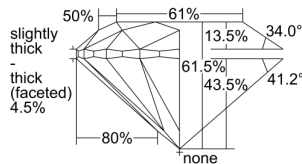

GIA®

FACSIMILE

GIA REPORT 6415831404

Verify this report at GIA.edu

GIA NATURAL DIAMOND DOSSIER®

January 05, 2022
GIA Report Number **6415831404**
Shape and Cutting Style ..... **Round Brilliant**
Measurements ..... **3.89 - 3.93 x 2.41 mm**

GRADING RESULTS

Carat Weight ..... **0.23 carat**
Color Grade ..... **E**
Clarity Grade **VS1**
Cut Grade ..... **Very Good**

ADDITIONAL GRADING INFORMATION

Polish ..... **Excellent**
Symmetry ..... **Very Good**
Fluorescence ..... **None**
Clarity Characteristics..... **Cloud, Crystal, Feather**
Inscription(s): **GIA 6415831404**

PROPORTIONS

Profile to actual proportions

GRADING SCALES

GIA COLOR SCALE	GIA CLARITY SCALE	GIA CUT SCALE	
D	FLAWLESS	EXCELLENT	
E	INTERNALLY FLAWLESS		
F		VVS₁	VERY GOOD
G	VVS₂		
H	VS₁	GOOD	
I	VS₂		
J	SI₁	FAIR	
K	SI₂		
L	I₁	POOR	
M			
N			
O	I₂		
P			
Q	I₃		
R			
S			
T			
U			
V			
W			
X			
Y			
Z