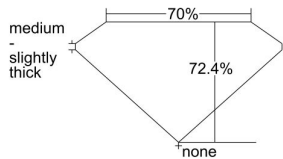

GIA®

FACSIMILE

GIA REPORT 6415834976

Verify this report at GIA.edu

GIA NATURAL DIAMOND DOSSIER®

December 29, 2021
GIA Report Number 6415834976
Shape and Cutting Style ..... Square Modified Brilliant
Measurements ..... 3.66 x 3.65 x 2.65 mm

GRADING RESULTS

Carat Weight ..... 0.30 carat
Color Grade ..... E
Clarity Grade VS1

ADDITIONAL GRADING INFORMATION

Polish ..... Excellent
Symmetry ..... Very Good
Fluorescence ..... None
Clarity Characteristics ..... Crystal, Feather, Pinpoint
Inscription(s): GIA 6415834976

PROPORTIONS

Profile not to actual proportions

GRADING SCALES

GIA COLOR SCALE		GIA CLARITY SCALE	
COLORLESS	D	VERY VERY SLIGHTLY INCLUDED	FLAWLESS
	E		INTERNALLY FLAWLESS
	F		VVS₁
	G		VVS₂
	H		VS₁
	I		VS₂
	J		SI₁
	K		SI₂
	L		I₁
	M		I₂
NEAR COLORLESS	N	SLIGHTLY INCLUDED	I₃
	O		
	P		
	Q		
FAINT	R		
	S		
	T		
	U		
VERY LIGHT	V		
	W		
	X		
	Y		
LIGHT	Z