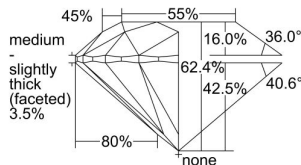

GIA®

FACSIMILE

GIA REPORT 6415923088

Verify this report at GIA.edu

GIA NATURAL DIAMOND DOSSIER®

January 12, 2022
GIA Report Number **6415923088**
Shape and Cutting Style ..... **Round Brilliant**
Measurements ..... **5.20 - 5.23 x 3.25 mm**

GRADING RESULTS

Carat Weight ..... **0.54 carat**
Color Grade ..... **H**
Clarity Grade **VS1**
Cut Grade ..... **Excellent**

ADDITIONAL GRADING INFORMATION

Polish ..... **Excellent**
Symmetry ..... **Excellent**
Fluorescence ..... **Faint**
Clarity Characteristics..... **Cloud, Needle, Pinpoint**
Inscription(s): **GIA 6415923088**

PROPORTIONS

Profile to actual proportions