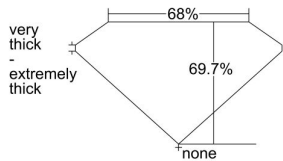

GIA®

FACSIMILE

GIA REPORT 6415950431

Verify this report at GIA.edu

GIA NATURAL DIAMOND DOSSIER®

January 19, 2022
GIA Report Number 6415950431
Shape and Cutting Style ..... Emerald Cut
Measurements ..... 6.22 x 4.65 x 3.24 mm

GRADING RESULTS

Carat Weight ..... 0.91 carat
Color Grade ..... D
Clarity Grade SI2

ADDITIONAL GRADING INFORMATION

Polish ..... Very Good
Symmetry ..... Very Good
Fluorescence ..... None
Clarity Characteristics ..... Crystal
Inscription(s): GIA 6415950431

PROPORTIONS

Profile not to actual proportions

GRADING SCALES

GIA COLOR SCALE		GIA CLARITY SCALE			
COLORLESS	D	VERY VERY SLIGHTLY INCLUDED	FLAWLESS		
	E		INTERNALLY FLAWLESS		
	F	VERY SLIGHTLY INCLUDED	VVS₁		
	G		VVS₂		
	H		VS₁		
	NEAR COLORLESS	I	SLIGHTLY INCLUDED	VS₂	
		J		SI₁	
		FAINT	K	INCLUDED	SI₂
			L		I₁
			M		I₂
VERT LIGHT	N	LIGHT	I₃		
	O				
	P				
	Q				
	R