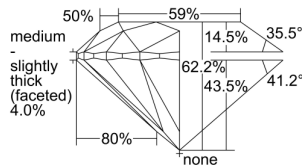

GIA®

FACSIMILE

GIA REPORT

6415957644

Verify this report at GIA.edu

GIA NATURAL DIAMOND DOSSIER®

January 17, 2022
GIA Report Number **6415957644**
Shape and Cutting Style ..... **Round Brilliant**
Measurements ..... **5.22 - 5.26 x 3.26 mm**

GRADING RESULTS

Carat Weight ..... **0.55 carat**
Color Grade ..... **E**
Clarity Grade **VS1**
Cut Grade ..... **Excellent**

ADDITIONAL GRADING INFORMATION

Polish ..... **Excellent**
Symmetry ..... **Excellent**
Fluorescence ..... **Medium Blue**
Clarity Characteristics..... **Feather, Pinpoint**
Inscription(s): **GIA 6415957644**

PROPORTIONS

Profile to actual proportions

GRADING SCALES

GIA COLOR SCALE	GIA CLARITY SCALE	GIA CUT SCALE
D	FLAWLESS	EXCELLENT
E	INTERNALLY FLAWLESS	
F	VVS₁	VERY GOOD
G		
H	VS₁	GOOD
I		
J	VS₂	FAIR
K		
L	SI₁	POOR
M		
N	I₁	
O		
P	I₂	
Q		
R	I₃	
S		
T		
U		
V		
W		
X		
Y		
Z