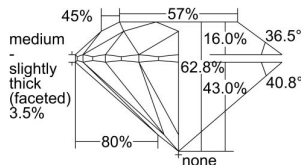

GIA®

FACSIMILE

GIA REPORT 6415960192

Verify this report at GIA.edu

GIA NATURAL DIAMOND DOSSIER®

January 12, 2022
GIA Report Number **6415960192**
Shape and Cutting Style ..... **Round Brilliant**
Measurements ..... **5.35 - 5.38 x 3.37 mm**

GRADING RESULTS

Carat Weight ..... **0.60 carat**
Color Grade ..... **H**
Clarity Grade **VS2**
Cut Grade ..... **Excellent**

ADDITIONAL GRADING INFORMATION

Polish ..... **Excellent**
Symmetry ..... **Excellent**
Fluorescence ..... **Faint**
Clarity Characteristics ..... **Crystal**
Inscription(s): **GIA 6415960192**

PROPORTIONS

Profile to actual proportions

GRADING SCALES

GIA COLOR SCALE

COLOREDNESS	D
	E
	F
	G
	H
	I
	J
NEAR COLORLESS	K
	L
	M
	N
	O
	P
	Q
	R
	S
	T
	U
	V
	W
	X
	Y
	Z

GIA CLARITY SCALE

VERY VERY SLIGHTLY INCLUDED	FLAWLESS
	INTERNALLY FLAWLESS
VERY SLIGHTLY INCLUDED	VVS₁
	VVS₂
SLIGHTLY INCLUDED	VS₁
	VS₂
INCLUDED	SI₁
	SI₂
	I₁
	I₂
	I₃

GIA CUT SCALE

EXCELLENT
VERY GOOD
GOOD
FAIR
POOR