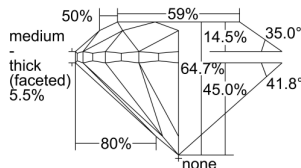

GIA®

FACSIMILE

GIA REPORT 6415983434

Verify this report at GIA.edu

GIA NATURAL DIAMOND DOSSIER®

January 17, 2022
GIA Report Number **6415983434**
Shape and Cutting Style ..... **Round Brilliant**
Measurements ..... **5.75 - 5.82 x 3.75 mm**

GRADING RESULTS

Carat Weight ..... **0.80 carat**
Color Grade ..... **I**
Clarity Grade **VVS2**
Cut Grade ..... **Very Good**

ADDITIONAL GRADING INFORMATION

Polish ..... **Very Good**
Symmetry ..... **Very Good**
Fluorescence ..... **Faint**
Clarity Characteristics..... **Pinpoint, Indented Natural**
Inscription(s): **GIA 6415983434**

PROPORTIONS

Profile to actual proportions

GRADING SCALES

GIA COLOR SCALE	GIA CLARITY SCALE	GIA CUT SCALE	
D	FLAWLESS	EXCELLENT	
E	INTERNALLY FLAWLESS		
F		VVS₁	VERY GOOD
G	VVS₂		
H	VS₁	GOOD	
I	VS₂		
J	SI₁	FAIR	
K	SI₂		
L	I₁	POOR	
M	I₂		
N	I₃		
O			
P			
Q			
R			
S			
T			
U			
V			
W			
X			
Y			
Z