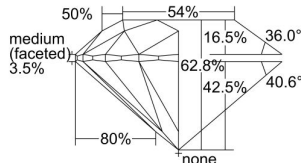

GIA®

FACSIMILE

GIA REPORT 6415984408

Verify this report at GIA.edu

GIA NATURAL DIAMOND DOSSIER®

January 15, 2022
GIA Report Number **6415984408**
Shape and Cutting Style ..... **Round Brilliant**
Measurements ..... **4.85 - 4.87 x 3.05 mm**

GRADING RESULTS

Carat Weight ..... **0.44 carat**
Color Grade ..... **J**
Clarity Grade **S11**
Cut Grade ..... **Excellent**

ADDITIONAL GRADING INFORMATION

Polish ..... **Excellent**
Symmetry ..... **Excellent**
Fluorescence ..... **None**
Clarity Characteristics..... **Crystal, Cloud**
Inscription(s): **GIA 6415984408**

PROPORTIONS

Profile to actual proportions

GRADING SCALES

GIA COLOR SCALE	GIA CLARITY SCALE	GIA CUT SCALE	
D	FLAWLESS	EXCELLENT	
E	INTERNALLY FLAWLESS		
F		VVS₁	VERY GOOD
G	VVS₂		
H	VS₁	GOOD	
I	VS₂		
J	S1₁	FAIR	
K	S1₂		
L	I₁	POOR	
M	I₂		
N	I₃		
O			
P			
Q			
R			
S			
T			
U			
V			
W			
X			
Y			
Z