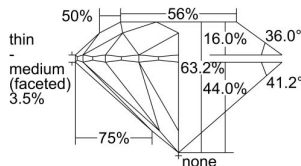

GIA®

FACSIMILE

GIA REPORT 6415991496

Verify this report at GIA.edu

GIA NATURAL DIAMOND DOSSIER®

January 17, 2022
GIA Report Number **6415991496**
Shape and Cutting Style ..... **Round Brilliant**
Measurements ..... **5.66 - 5.70 x 3.59 mm**

GRADING RESULTS

Carat Weight ..... **0.71 carat**
Color Grade ..... **F**
Clarity Grade **S12**
Cut Grade ..... **Excellent**

ADDITIONAL GRADING INFORMATION

Polish ..... **Excellent**
Symmetry ..... **Excellent**
Fluorescence ..... **Faint**
Clarity Characteristics..... **Crystal, Cloud, Feather**
Inscription(s): **GIA 6415991496**

PROPORTIONS

Profile to actual proportions

GRADING SCALES

GIA COLOR SCALE	GIA CLARITY SCALE	GIA CUT SCALE
COLOREDNESS	FLAWLESS	EXCELLENT
D	FLAWLESS	
E	INTERNALLY FLAWLESS	VERY GOOD
F	VVS₁	
G	VVS₂	
H	VS₁	
NEAR COLORLESS	VS₂	GOOD
I	S1₁	
J	S1₂	FAIR
K	I₁	
L	I₂	POOR
M	I₃	
N		
O		
P		
VERY LIGHT		
Q		
R		
S		
T		
U		
VERY LIGHT		
V		
W		
X		
Y		
Z