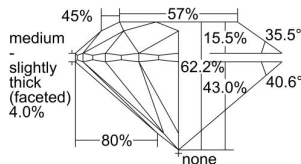

GIA®

FACSIMILE

GIA REPORT 6421081861

Verify this report at GIA.edu

GIA NATURAL DIAMOND DOSSIER®

January 24, 2022
GIA Report Number **6421081861**
Shape and Cutting Style ..... **Round Brilliant**
Measurements ..... **5.02 - 5.08 x 3.14 mm**

GRADING RESULTS

Carat Weight ..... **0.50 carat**
Color Grade ..... **G**
Clarity Grade **VS1**
Cut Grade ..... **Excellent**

ADDITIONAL GRADING INFORMATION

Polish ..... **Excellent**
Symmetry ..... **Very Good**
Fluorescence ..... **None**
Clarity Characteristics..... **Crystal, Cloud, Pinpoint**
Inscription(s): **GIA 6421081861**

PROPORTIONS

Profile to actual proportions

GRADING SCALES

GIA COLOR SCALE	GIA CLARITY SCALE	GIA CUT SCALE	
D	FLAWLESS	EXCELLENT	
E	INTERNALLY FLAWLESS		
F		VVS₁	VERY GOOD
G	VVS₂		
H	VS₁	GOOD	
I	VS₂		
J	SI₁	FAIR	
K	SI₂		
L	I₁	POOR	
M	I₂		
N	I₃		
O			
P			
Q			
R			
S			
T			
U			
V			
W			
X			
Y			
Z