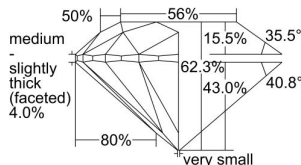

GIA®

FACSIMILE

GIA REPORT 6421083247

Verify this report at GIA.edu

GIA NATURAL DIAMOND DOSSIER®

January 22, 2022
GIA Report Number **6421083247**
Shape and Cutting Style ..... **Round Brilliant**
Measurements ..... **4.35 - 4.38 x 2.72 mm**

GRADING RESULTS

Carat Weight ..... **0.32 carat**
Color Grade ..... **E**
Clarity Grade **S11**
Cut Grade ..... **Excellent**

ADDITIONAL GRADING INFORMATION

Polish ..... **Excellent**
Symmetry ..... **Excellent**
Fluorescence ..... **None**
Clarity Characteristics ..... **Crystal**
Inscription(s): **GIA 6421083247**

PROPORTIONS

Profile to actual proportions

GRADING SCALES

GIA COLOR SCALE

COLOREDNESS	D
	E
	F
	G
	H
	I
	J
NEAR COLORLESS	K
	L
Faint	M
	N
	O
	P
Very Light	R
	S
	T
	U
	V
Light	W
	X
	Y
	Z

GIA CLARITY SCALE

VERY VERY SLIGHTLY INCLUDED	FLAWLESS
	INTERNALLY FLAWLESS
VERY SLIGHTLY INCLUDED	VVS₁
	VVS₂
SLIGHTLY INCLUDED	VS₁
	VS₂
INCLUDED	I₁
	I₂
	I₃

GIA CUT SCALE

EXCELLENT
VERY GOOD
GOOD
FAIR
POOR