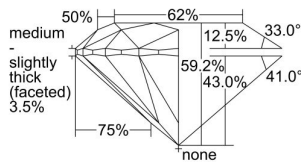

GIA®

FACSIMILE

GIA REPORT 6421113328

Verify this report at GIA.edu

GIA NATURAL DIAMOND DOSSIER®

February 07, 2022
GIA Report Number 6421113328
Shape and Cutting Style ..... Round Brilliant
Measurements ..... 4.36 - 4.37 x 2.58 mm

GRADING RESULTS

Carat Weight ..... 0.30 carat
Color Grade ..... K
Clarity Grade VVS1
Cut Grade ..... Excellent

ADDITIONAL GRADING INFORMATION

Polish ..... Excellent
Symmetry ..... Excellent
Fluorescence ..... None
Clarity Characteristics ..... Pinpoint
Inscription(s): GIA 6421113328

PROPORTIONS

Profile to actual proportions

GRADING SCALES

GIA COLOR SCALE	GIA CLARITY SCALE	GIA CUT SCALE
D	FLAWLESS	EXCELLENT
E	FLAWLESS	
F	INTERNALLY FLAWLESS	VERY GOOD
G	VVS₁	
H	VVS₂	GOOD
I	VS₁	
J	VS₂	FAIR
K	SI₁	
L	SI₂	POOR
M	I₁	
N	I₂	
O	I₃	
P		
Q		
R		
S		
T		
U		
V		
W		
X		
Y		
Z