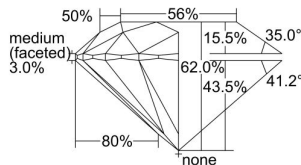

GIA®

FACSIMILE

GIA REPORT 6421118018

Verify this report at GIA.edu

GIA NATURAL DIAMOND DOSSIER®

January 29, 2022
GIA Report Number **6421118018**
Shape and Cutting Style ..... **Round Brilliant**
Measurements ..... **4.74 - 4.76 x 2.95 mm**

GRADING RESULTS

Carat Weight ..... **0.40 carat**
Color Grade ..... **E**
Clarity Grade **VS1**
Cut Grade ..... **Excellent**

ADDITIONAL GRADING INFORMATION

Polish ..... **Excellent**
Symmetry ..... **Excellent**
Fluorescence ..... **Faint**
Clarity Characteristics ..... **Cloud, Pinpoint**
Inscription(s): **GIA 6421118018**

PROPORTIONS

Profile to actual proportions

GRADING SCALES

GIA COLOR SCALE	GIA CLARITY SCALE	GIA CUT SCALE	
D	FLAWLESS	EXCELLENT	
E	INTERNALLY FLAWLESS		
F		VVS₁	VERY GOOD
G	VVS₂		
H	VS₁	GOOD	
I	VS₂		
J	SI₁	FAIR	
K	SI₂		
L	I₁	POOR	
M	I₂		
N	I₃		
O			
P			
Q			
R			
S			
T			
U			
V			
W			
X			
Y			
Z