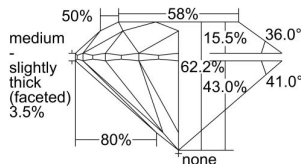

GIA®

FACSIMILE

GIA REPORT 6421138596

Verify this report at GIA.edu

GIA NATURAL DIAMOND DOSSIER®

January 29, 2022
GIA Report Number **6421138596**
Shape and Cutting Style ..... **Round Brilliant**
Measurements ..... **4.49 - 4.52 x 2.80 mm**

GRADING RESULTS

Carat Weight ..... **0.35 carat**
Color Grade ..... **I**
Clarity Grade **S11**
Cut Grade ..... **Excellent**

ADDITIONAL GRADING INFORMATION

Polish ..... **Excellent**
Symmetry ..... **Excellent**
Fluorescence ..... **Strong Blue**
Clarity Characteristics ..... **Crystal**
Inscription(s): **GIA 6421138596**

PROPORTIONS

Profile to actual proportions

GRADING SCALES

GIA COLOR SCALE

COLORLESS	D
	E
	F
	G
	H
	I
	J
NEAR COLORLESS	K
	L
Faint	M
	N
	O
	P
Very Light	Q
	R
	S
	T
	U
	V
Light	W
	X
	Y
	Z

GIA CLARITY SCALE

FLAWLESS	VERY VERY SLIGHTLY INCLUDED	VVS₁	VVS₂		
				VS₁	VS₂
INTERNALLY FLAWLESS	SLIGHTLY INCLUDED	SI₁	SI₂		
		I₁	I₂	I₃	

GIA CUT SCALE

EXCELLENT
VERY GOOD
GOOD
FAIR
POOR