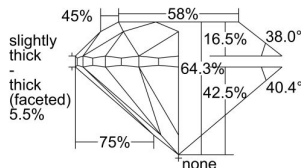

GIA®

FACSIMILE

GIA REPORT 6421144286

Verify this report at GIA.edu

GIA NATURAL DIAMOND DOSSIER®

January 29, 2022
GIA Report Number **6421144286**
Shape and Cutting Style ..... **Round Brilliant**
Measurements ..... **4.91 - 4.95 x 3.17 mm**

GRADING RESULTS

Carat Weight ..... **0.50 carat**
Color Grade ..... **G**
Clarity Grade **S11**
Cut Grade ..... **Very Good**

ADDITIONAL GRADING INFORMATION

Polish ..... **Excellent**
Symmetry ..... **Very Good**
Fluorescence ..... **None**
Clarity Characteristics..... **Crystal, Cloud**
Inscription(s): **GIA 6421144286**

PROPORTIONS

Profile to actual proportions

GRADING SCALES

GIA COLOR SCALE

COLORLESS	D
	E
	F
	G
	H
	I
	J
NEAR COLORLESS	K
	L
FAIN	M
	N
	O
	P
VERY LIGHT	Q
	R
	S
	T
	U
	V
	W
	X
	Y
LIGHT	Z

GIA CLARITY SCALE

VERY VERY SLIGHTLY INCLUDED	FLAWLESS
	INTERNALLY FLAWLESS
VERY SLIGHTLY INCLUDED	VVS₁
	VVS₂
SLIGHTLY INCLUDED	VS₁
	VS₂
INCLUDED	I₁
	I₂
	I₃

GIA CUT SCALE

EXCELLENT
VERY GOOD
GOOD
FAIR
POOR