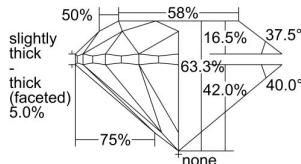

GIA®

FACSIMILE

GIA REPORT 6421157649

Verify this report at GIA.edu

GIA NATURAL DIAMOND DOSSIER®

February 01, 2022
GIA Report Number 6421157649
Shape and Cutting Style ..... Round Brilliant
Measurements ..... 5.53 - 5.58 x 3.52 mm

GRADING RESULTS

Carat Weight ..... 0.70 carat
Color Grade L
Clarity Grade S11
Cut Grade ..... Very Good

ADDITIONAL GRADING INFORMATION

Polish ..... Excellent
Symmetry ..... Very Good
Fluorescence ..... Faint
Clarity Characteristics ..... Crystal, Cloud
Inscription(s): GIA 6421157649

PROPORTIONS

Profile to actual proportions

GRADING SCALES

GIA COLOR SCALE

COLORESS	D
	E
	F
	G
	H
	I
	J
NEAR COLORESS	K
	L
FAIN	M
	N
	O
	P
VERY LIGHT	Q
	R
	S
	T
	U
	V
	W
	X
	Y
LIGHT	Z

GIA CLARITY SCALE

VERY VERY SLIGHTLY INCLUDED	FLAWLESS
	INTERNALLY FLAWLESS
VERY SLIGHTLY INCLUDED	VVS₁
	VVS₂
SLIGHTLY INCLUDED	VS₁
	VS₂
INCLUDED	S1₁
	S1₂
	I₁
	I₂
	I₃

GIA CUT SCALE

EXCELLENT
VERY GOOD
GOOD
FAIR
POOR