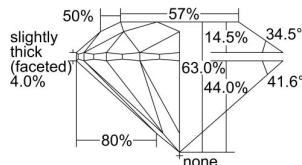

GIA®

FACSIMILE

GIA REPORT 6421157835

Verify this report at GIA.edu

GIA NATURAL DIAMOND DOSSIER®

January 29, 2022
GIA Report Number **6421157835**
Shape and Cutting Style ..... **Round Brilliant**
Measurements ..... **5.49 - 5.53 x 3.47 mm**

GRADING RESULTS

Carat Weight ..... **0.65 carat**
Color Grade ..... **H**
Clarity Grade **VVS2**
Cut Grade ..... **Excellent**

ADDITIONAL GRADING INFORMATION

Polish ..... **Excellent**
Symmetry ..... **Excellent**
Fluorescence ..... **Faint**
Clarity Characteristics..... **Pinpoint, Cloud, Indented Natural**
Inscription(s): **GIA 6421157835**

PROPORTIONS

Profile to actual proportions

GRADING SCALES

GIA COLOR SCALE	GIA CLARITY SCALE	GIA CUT SCALE	
D	FLAWLESS	EXCELLENT	
E	INTERNALLY FLAWLESS		
F		VVS₁	VERY GOOD
G	VVS₂		
H	VS₁	GOOD	
I	VS₂		
J	SI₁	FAIR	
K	SI₂		
L	I₁	POOR	
M	I₂		
N	I₃		
O			
P			
Q			
R			
S			
T			
U			
V			
W			
X			
Y			
Z