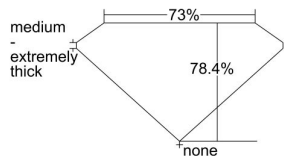

GIA®

FACSIMILE

GIA REPORT 6421286716

Verify this report at GIA.edu

GIA NATURAL DIAMOND DOSSIER®

February 14, 2022
GIA Report Number 6421286716
Shape and Cutting Style ..... Square Modified Brilliant
Measurements ..... 4.72 x 4.52 x 3.54 mm

GRADING RESULTS

Carat Weight ..... 0.70 carat
Color Grade ..... J
Clarity Grade SI1

ADDITIONAL GRADING INFORMATION

Polish ..... Excellent
Symmetry ..... Very Good
Fluorescence ..... Faint
Clarity Characteristics ..... Crystal, Etch Channel
Inscription(s): GIA 6421286716

PROPORTIONS

Profile not to actual proportions

GRADING SCALES

GIA COLOR SCALE		GIA CLARITY SCALE				
COLORLESS	D	VERY VERY SLIGHTLY INCLUDED	FLAWLESS			
	E		INTERNALLY FLAWLESS			
	F		VVS₁			
	NEAR COLORLESS	G	VERY SLIGHTLY INCLUDED	VVS₂		
		H		VS₁		
		FAINT	I	SLIGHTLY INCLUDED	VS₂	
			J		SI₁	
			LIGHT	K	INCLUDED	SI₂
	L	I₁				
	M	I₂				
N	INCLUDED	I₃				
O						
P						
Q						
R						
S						
T						
U						
V						
W						
X						
Y						
Z