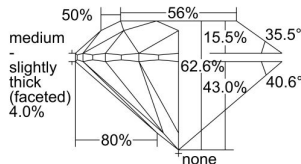

GIA®

FACSIMILE

GIA REPORT 6421313824

Verify this report at GIA.edu

GIA NATURAL DIAMOND DOSSIER®

February 11, 2022

GIA Report Number **6421313824**

Shape and Cutting Style ..... **Round Brilliant**

Measurements ..... **4.85 - 4.89 x 3.05 mm**

GRADING RESULTS

Carat Weight ..... **0.45 carat**

Color Grade ..... **F**

Clarity Grade **S12**

Cut Grade ..... **Excellent**

ADDITIONAL GRADING INFORMATION

Polish ..... **Excellent**

Symmetry ..... **Excellent**

Fluorescence ..... **None**

Clarity Characteristics..... **Feather**

Inscription(s): **GIA 6421313824**

PROPORTIONS

Profile to actual proportions

GRADING SCALES

GIA COLOR SCALE

COLORED	D
	E
	F
	G
	H
	I
	J
NEAR COLORLESS	K
	L
	M
	N
	O
	P
	Q
	R
	S
	T
	U
	V
	W
	X
	Y
	Z

GIA CLARITY SCALE

FLAWLESS	VERY VERY SLIGHTLY INCLUDED	VVS₁	VVS₂	VS₁	VS₂	S1₁	S1₂	I₁	I₂	I₃	
											FLAWLESS
INTERNALLY FLAWLESS	VERY SLIGHTLY INCLUDED										

GIA CUT SCALE

EXCELLENT
VERY GOOD
GOOD
FAIR
POOR