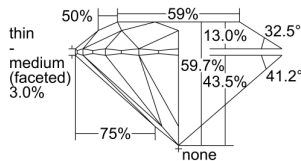

GIA®

FACSIMILE

GIA REPORT 6421347640

Verify this report at GIA.edu

GIA NATURAL DIAMOND DOSSIER®

February 16, 2022
GIA Report Number **6421347640**
Shape and Cutting Style ..... **Round Brilliant**
Measurements ..... **5.19 - 5.20 x 3.10 mm**

GRADING RESULTS

Carat Weight ..... **0.50 carat**
Color Grade ..... **I**
Clarity Grade **VS1**
Cut Grade ..... **Excellent**

ADDITIONAL GRADING INFORMATION

Polish ..... **Excellent**
Symmetry ..... **Very Good**
Fluorescence ..... **Strong Blue**
Clarity Characteristics ..... **Feather, Pinpoint**
Inscription(s): **GIA 6421347640**

PROPORTIONS

Profile to actual proportions

GRADING SCALES

GIA COLOR SCALE	GIA CLARITY SCALE	GIA CUT SCALE	
D	FLAWLESS	EXCELLENT	
E	INTERNALLY FLAWLESS		
F		VVS₁	VERY GOOD
G	VVS₂		
H	VS₁	GOOD	
I	VS₂		
J	SI₁	FAIR	
K	SI₂		
L	I₁	POOR	
M	I₂		
N	I₃		
O			
P			
Q			
R			
S			
T			
U			
V			
W			
X			
Y			
Z