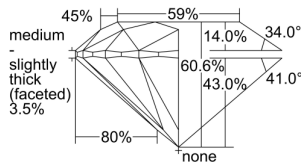

GIA®

FACSIMILE

GIA REPORT 6421452385

Verify this report at GIA.edu

GIA NATURAL DIAMOND DOSSIER®

February 23, 2022
GIA Report Number 6421452385
Shape and Cutting Style ..... Round Brilliant
Measurements ..... 4.61 - 4.63 x 2.80 mm

GRADING RESULTS

Carat Weight ..... 0.36 carat
Color Grade ..... E
Clarity Grade VS1
Cut Grade ..... Excellent

ADDITIONAL GRADING INFORMATION

Polish ..... Excellent
Symmetry ..... Excellent
Fluorescence ..... None
Clarity Characteristics ..... Crystal, Cloud, Pinpoint, Needle
Inscription(s): GIA 6421452385

PROPORTIONS

Profile to actual proportions

GRADING SCALES

GIA COLOR SCALE

COLOREDNESS	D
	E
	F
	G
	H
	I
	J
NEAR COLORLESS	K
	L
Faint	M
	N
	O
	P
Very Light	R
	S
	T
	U
	V
Light	W
	X
	Y
	Z

GIA CLARITY SCALE

FLAWLESS	VERY VERY SLIGHTLY INCLUDED	VS₁	VS₂	VS₁	VS₂	SI₁	SI₂	I₁	I₂	I₃		
											FLAWLESS	INTERNALLY FLAWLESS

GIA CUT SCALE

EXCELLENT
VERY GOOD
GOOD
FAIR
POOR