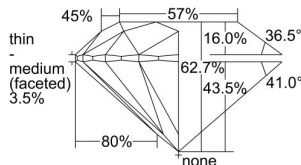

GIA®

FACSIMILE

GIA REPORT 6421453724

Verify this report at GIA.edu

GIA NATURAL DIAMOND DOSSIER®

March 14, 2022
GIA Report Number **6421453724**
Shape and Cutting Style ..... **Round Brilliant**
Measurements ..... **6.15 - 6.17 x 3.86 mm**

GRADING RESULTS

Carat Weight ..... **0.90 carat**
Color Grade ..... **I**
Clarity Grade **VS1**
Cut Grade ..... **Excellent**

ADDITIONAL GRADING INFORMATION

Polish ..... **Excellent**
Symmetry ..... **Excellent**
Fluorescence ..... **Faint**
Clarity Characteristics ..... **Cloud, Feather**
Inscription(s): **GIA 6421453724**

PROPORTIONS

Profile to actual proportions

GRADING SCALES

GIA COLOR SCALE	GIA CLARITY SCALE	GIA CUT SCALE	
D	FLAWLESS	EXCELLENT	
E	INTERNALLY FLAWLESS		
F		VVS₁	VERY GOOD
G	VVS₂		
H	VS₁	GOOD	
I	VS₂		
J	SI₁	FAIR	
K	SI₂		
L	I₁	POOR	
M			I₂
N	I₃		
O			
P			
Q			
R			
S			
T			
U			
V			
W			
X			
Y			
Z