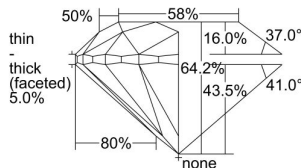

GIA®

FACSIMILE

GIA REPORT 6421565726

Verify this report at GIA.edu

GIA NATURAL DIAMOND DOSSIER®

March 08, 2022
GIA Report Number **6421565726**
Shape and Cutting Style ..... **Round Brilliant**
Measurements ..... **5.56 - 5.58 x 3.57 mm**

GRADING RESULTS

Carat Weight ..... **0.70 carat**
Color Grade ..... **K**
Clarity Grade **VS1**
Cut Grade ..... **Very Good**

ADDITIONAL GRADING INFORMATION

Polish ..... **Excellent**
Symmetry ..... **Very Good**
Fluorescence ..... **Faint**
Clarity Characteristics..... **Crystal, Needle, Pinpoint**
Inscription(s): **GIA 6421565726**

PROPORTIONS

Profile to actual proportions

GRADING SCALES

GIA COLOR SCALE	GIA CLARITY SCALE	GIA CUT SCALE	
D	FLAWLESS	EXCELLENT	
E	INTERNALLY FLAWLESS		
F		VVS₁	VERY GOOD
G	VVS₂		
H	VS₁	GOOD	
I	VS₂		
J	SI₁	FAIR	
K	SI₂		
L	I₁	POOR	
M			
N			
O	I₂		
P			
Q			
R	I₃		
S			
T			
U			
V			
W			
X			
Y			
Z