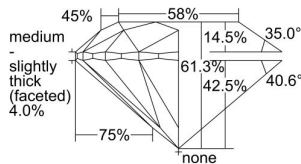

GIA®

FACSIMILE

GIA REPORT 6421589632

Verify this report at GIA.edu

GIA NATURAL DIAMOND DOSSIER®

March 04, 2022
GIA Report Number **6421589632**
Shape and Cutting Style ..... **Round Brilliant**
Measurements ..... **4.32 - 4.34 x 2.65 mm**

GRADING RESULTS

Carat Weight ..... **0.31 carat**
Color Grade ..... **I**
Clarity Grade **VS1**
Cut Grade ..... **Excellent**

ADDITIONAL GRADING INFORMATION

Polish ..... **Excellent**
Symmetry ..... **Excellent**
Fluorescence ..... **Faint**
Clarity Characteristics..... **Feather, Cloud, Pinpoint**
Inscription(s): **GIA 6421589632**

PROPORTIONS

Profile to actual proportions

GRADING SCALES

GIA COLOR SCALE	GIA CLARITY SCALE	GIA CUT SCALE	
D	FLAWLESS	EXCELLENT	
E	INTERNALLY FLAWLESS		
F		VVS₁	VERY GOOD
G	VVS₂		
H	VS₁	GOOD	
I	VS₂		
J	SI₁	FAIR	
K	SI₂		
L	I₁	POOR	
M	I₂		
N	I₃		
O			
P			
Q			
R			
S			
T			
U			
V			
W			
X			
Y			
Z