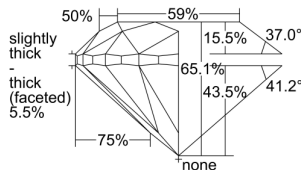

GIA®

FACSIMILE

GIA REPORT 6421603524

Verify this report at GIA.edu

GIA NATURAL DIAMOND DOSSIER®

March 08, 2022
GIA Report Number **6421603524**
Shape and Cutting Style ..... **Round Brilliant**
Measurements ..... **5.95 - 6.02 x 3.90 mm**

GRADING RESULTS

Carat Weight ..... **0.90 carat**
Color Grade ..... **E**
Clarity Grade **VS1**
Cut Grade ..... **Very Good**

ADDITIONAL GRADING INFORMATION

Polish ..... **Excellent**
Symmetry ..... **Very Good**
Fluorescence ..... **None**
Clarity Characteristics..... **Indented Natural, Pinpoint**
Inscription(s): **GIA 6421603524**

PROPORTIONS

Profile to actual proportions

GRADING SCALES

GIA COLOR SCALE	GIA CLARITY SCALE	GIA CUT SCALE
D	FLAWLESS	EXCELLENT
E	INTERNALLY FLAWLESS	
F	VVS₁	VERY GOOD
G		
H	VS₁	GOOD
I		
J	VS₂	FAIR
K		
L	SI₁	POOR
M		
N	I₁	
O		
P	I₂	
Q		
R	I₃	
S		
T		
U		
V		
W		
X		
Y		
Z