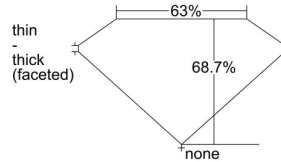

GIA®

FACSIMILE

GIA REPORT 6421605984

Verify this report at GIA.edu

GIA NATURAL DIAMOND DOSSIER®

March 24, 2022
GIA Report Number **6421605984**
Shape and Cutting Style ..... **Cushion Modified Brilliant**
Measurements ..... **5.07 x 4.97 x 3.41 mm**

GRADING RESULTS

Carat Weight ..... **0.70 carat**
Color Grade ..... **E**
Clarity Grade **S11**

ADDITIONAL GRADING INFORMATION

Polish ..... **Very Good**
Symmetry ..... **Good**
Fluorescence ..... **None**
Clarity Characteristics ..... **Crystal, Cloud**
Inscription(s): **GIA 6421605984**

PROPORTIONS

Profile not to actual proportions

GRADING SCALES

GIA COLOR SCALE		GIA CLARITY SCALE			
COLORLESS	D	VERY VERY SLIGHTLY INCLUDED	FLAWLESS		
	E		INTERNALLY FLAWLESS		
	F		VVS₁		
	NEAR COLORLESS	G	VERY SLIGHTLY INCLUDED	VVS₂	
		H		VS₁	
		FAINT	I	SLIGHTLY INCLUDED	VS₂
			J		S1₁
	K		S1₂		
	VERT LIGHT		L	INCLUDED	I₁
			M		I₂
N			I₃		
LIGHT		O			
		P			
		Q			
		R			
	S				
	T				
	U				
V					
W					
X					
Y					
Z