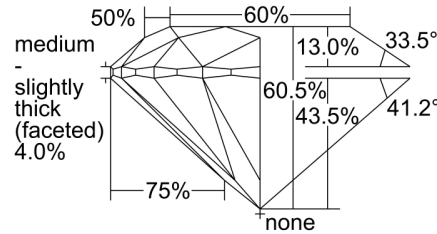

### GRADING RESULTS

Carat Weight ..... 1.01 carat  
 Color Grade ..... J  
 Clarity Grade ..... SI1  
 Cut Grade ..... Excellent

### PROPORTIONS

Profile to actual proportions