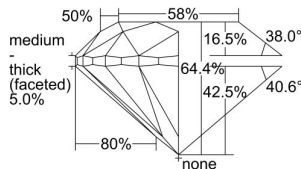

GIA®

FACSIMILE

GIA REPORT 6421756841

Verify this report at GIA.edu

GIA NATURAL DIAMOND DOSSIER®

March 31, 2022
GIA Report Number **6421756841**
Shape and Cutting Style ..... **Round Brilliant**
Measurements ..... **5.52 - 5.56 x 3.57 mm**

GRADING RESULTS

Carat Weight ..... **0.70 carat**
Color Grade ..... **L**
Clarity Grade **VS1**
Cut Grade ..... **Very Good**

ADDITIONAL GRADING INFORMATION

Polish ..... **Excellent**
Symmetry ..... **Very Good**
Fluorescence ..... **None**
Clarity Characteristics..... **Cloud, Indented Natural, Pinpoint**
Inscription(s): **GIA 6421756841**

PROPORTIONS

Profile to actual proportions

GRADING SCALES

GIA
COLOR
SCALE

COLORLESS	D
	E
	F
	G
	H
	I
	J
NEAR COLORLESS	K
	L
	M
FAIN	N
	O
	P
	Q
VERY LIGHT	R
	S
	T
	U
	V
	W
	X
	Y
LIGHT	Z

GIA
CLARITY
SCALE

VERY VERY SLIGHTLY INCLUDED	FLAWLESS
	INTERNALLY FLAWLESS
VERY SLIGHTLY INCLUDED	VVS₁
	VVS₂
SLIGHTLY INCLUDED	VS₁
	VS₂
INCLUDED	SI₁
	SI₂
	I₁
	I₂
	I₃

GIA
CUT
SCALE

EXCELLENT
VERY GOOD
GOOD
FAIR
POOR