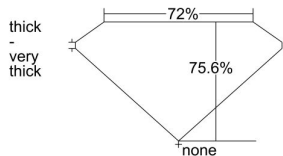

GIA®

FACSIMILE

GIA REPORT 6421766461

Verify this report at GIA.edu

GIA NATURAL DIAMOND DOSSIER®

March 28, 2022
GIA Report Number **6421766461**
Shape and Cutting Style ..... **Square Modified Brilliant**
Measurements ..... **4.89 x 4.69 x 3.54 mm**

GRADING RESULTS

Carat Weight ..... **0.71 carat**
Color Grade ..... **G**
Clarity Grade **VS1**

ADDITIONAL GRADING INFORMATION

Polish ..... **Excellent**
Symmetry ..... **Very Good**
Fluorescence ..... **None**
Clarity Characteristics ..... **Feather**
Inscription(s): **GIA 6421766461**

Comments: An additional inscription is present.

PROPORTIONS

Profile not to actual proportions

GRADING SCALES

GIA COLOR SCALE		GIA CLARITY SCALE				
COLORLESS	D	VERY VERY SLIGHTLY INCLUDED	FLAWLESS			
	E		INTERNALLY FLAWLESS			
	F		VVS₁			
	NEAR COLORLESS	G	VERY SLIGHTLY INCLUDED	VVS₂		
		H		VS₁		
		FAINT	I	SLIGHTLY INCLUDED	VS₂	
			J		SI₁	
			LIGHT	K	INCLUDED	SI₂
	L	I₁				
	M	I₂				
N	NOT GRADED	I₃				
O						
P						
Q						
R						
S						
T						
U						
V						
W						
X						
Y						
Z