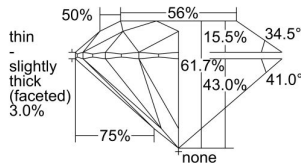

GIA®

FACSIMILE

GIA REPORT 6421769996

Verify this report at GIA.edu

GIA NATURAL DIAMOND DOSSIER®

March 23, 2022
GIA Report Number **6421769996**
Shape and Cutting Style ..... **Round Brilliant**
Measurements ..... **5.10 - 5.11 x 3.15 mm**

GRADING RESULTS

Carat Weight ..... **0.50 carat**
Color Grade ..... **I**
Clarity Grade **S11**
Cut Grade ..... **Excellent**

ADDITIONAL GRADING INFORMATION

Polish ..... **Excellent**
Symmetry ..... **Very Good**
Fluorescence ..... **None**
Clarity Characteristics ..... **Crystal**
Inscription(s): **GIA 6421769996**

PROPORTIONS

Profile to actual proportions

GRADING SCALES

GIA COLOR SCALE

COLORED	D
	E
	F
	G
	H
	I
	J
NEAR COLORLESS	K
	L
Faint	M
	N
	O
	P
Very Light	Q
	R
	S
	T
	U
	V
Light	W
	X
	Y
	Z

GIA CLARITY SCALE

FLAWLESS	VERY VERY SLIGHTLY INCLUDED	VVS₁	VVS₂	VERY SLIGHTLY INCLUDED	SI₁	SI₂	I₁	I₂	I₃	
										FLAWLESS
INTERNALLY FLAWLESS										

GIA CUT SCALE

EXCELLENT
VERY GOOD
GOOD
FAIR
POOR