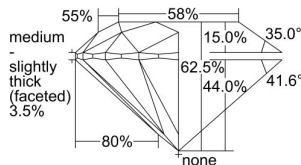

GIA®

FACSIMILE

GIA REPORT 6421779842

Verify this report at GIA.edu

GIA NATURAL DIAMOND DOSSIER®

March 28, 2022
GIA Report Number **6421779842**
Shape and Cutting Style ..... **Round Brilliant**
Measurements ..... **5.07 - 5.09 x 3.18 mm**

GRADING RESULTS

Carat Weight ..... **0.50 carat**
Color Grade ..... **G**
Clarity Grade **VS1**
Cut Grade ..... **Excellent**

ADDITIONAL GRADING INFORMATION

Polish ..... **Excellent**
Symmetry ..... **Excellent**
Fluorescence ..... **None**
Clarity Characteristics ..... **Cloud, Needle**
Inscription(s): **GIA 6421779842**

PROPORTIONS

Profile to actual proportions

GRADING SCALES

GIA COLOR SCALE	GIA CLARITY SCALE	GIA CUT SCALE	
D	FLAWLESS	EXCELLENT	
E	INTERNALLY FLAWLESS		
F		VVS₁	VERY GOOD
G	VVS₂		
H	VS₁	GOOD	
I	VS₂		
J	SI₁	FAIR	
K	SI₂		
L	I₁	POOR	
M			
N			
O	I₂		
P			
Q	I₃		
R			
S			
T			
U			
V			
W			
X			
Y			
Z