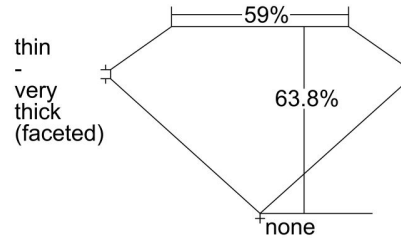

GIA NATURAL DIAMOND GRADING REPORT

 March 30, 2022
 GIA Report Number 6421791859
 Shape and Cutting Style Oval Brilliant
 Measurements 9.55 x 7.11 x 4.53 mm

GRADING RESULTS

 Carat Weight 2.01 carat
 Color Grade G
 Clarity Grade VS2

ADDITIONAL GRADING INFORMATION

 Polish Excellent
 Symmetry Excellent
 Fluorescence Medium Blue
 Inscription(s): GIA 6421791859

Comments: Additional clouds are not shown. Pinpoints are not shown.

PROPORTIONS

Profile not to actual proportions

CLARITY CHARACTERISTICS

KEY TO SYMBOLS*

-  Feather
-  Crystal
-  Cloud
-  Indented Natural
-  Needle
-  Natural

* Red symbols denote internal characteristics (inclusions). Green or black symbols denote external characteristics (blemishes). Diagram is an approximate representation of the diamond, and symbols shown indicate type, position, and approximate size of clarity characteristics. All clarity characteristics may not be shown. Details of finish are not shown.