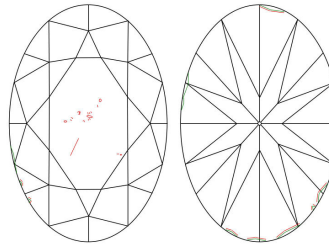

GIA NATURAL DIAMOND GRADING REPORT

 March 30, 2022
 GIA Report Number 6421791859
 Shape and Cutting Style Oval Brilliant
 Measurements 9.55 x 7.11 x 4.53 mm

GRADING RESULTS

 Carat Weight 2.01 carat
 Color Grade G
 Clarity Grade VS2

ADDITIONAL GRADING INFORMATION

 Polish Excellent
 Symmetry Excellent
 Fluorescence Medium Blue
 Inscription(s): GIA 6421791859

Comments: Additional clouds are not shown. Pinpoints are not shown.

PROPORTIONS

Profile not to actual proportions

CLARITY CHARACTERISTICS

KEY TO SYMBOLS*

-  Feather
-  Crystal
-  Cloud
-  Indented Natural
-  Needle
-  Natural

* Red symbols denote internal characteristics (inclusions). Green or black symbols denote external characteristics (blemishes). Diagram is an approximate representation of the diamond, and symbols shown indicate type, position, and approximate size of clarity characteristics. All clarity characteristics may not be shown. Details of finish are not shown.