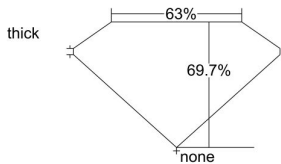

GIA®

FACSIMILE

GIA REPORT 6421827427

Verify this report at GIA.edu

GIA NATURAL DIAMOND DOSSIER®

April 01, 2022
GIA Report Number **6421827427**
Shape and Cutting Style ..... **Square Emerald Cut**
Measurements ..... **4.90 x 4.83 x 3.37 mm**

GRADING RESULTS

Carat Weight ..... **0.72 carat**
Color Grade ..... **F**
Clarity Grade **S11**

ADDITIONAL GRADING INFORMATION

Polish ..... **Very Good**
Symmetry ..... **Excellent**
Fluorescence ..... **None**
Clarity Characteristics ..... **Crystal, Cloud**
Inscription(s): **GIA 6421827427**

PROPORTIONS

Profile not to actual proportions

GRADING SCALES

GIA COLOR SCALE		GIA CLARITY SCALE			
COLORLESS	D	VERY VERY SLIGHTLY INCLUDED	FLAWLESS		
	E		INTERNALLY FLAWLESS		
	F	VERY SLIGHTLY INCLUDED	VVS₁		
	G		VVS₂		
	H		VS₁		
	NEAR COLORLESS	I	SLIGHTLY INCLUDED	VS₂	
		J		S1₁	
		FAINT	K	INCLUDED	S1₂
			L		I₁
			M		I₂
VERT LIGHT	N	INCLUDED	I₃		
	O				
	P				
	Q				
	R				
	S				
	T				
LIGHT	U				
	V				
	W				
	X				
Y					
Z