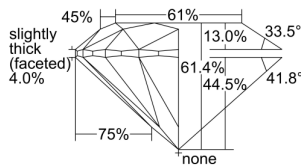

GIA®

FACSIMILE

GIA REPORT 6421837634

Verify this report at GIA.edu

GIA NATURAL DIAMOND DOSSIER®

March 30, 2022
GIA Report Number 6421837634
Shape and Cutting Style ..... Round Brilliant
Measurements ..... 5.43 - 5.45 x 3.34 mm

GRADING RESULTS

Carat Weight ..... 0.61 carat
Color Grade ..... H
Clarity Grade VVS2
Cut Grade ..... Excellent

ADDITIONAL GRADING INFORMATION

Polish ..... Excellent
Symmetry ..... Excellent
Fluorescence ..... None
Clarity Characteristics ..... Cloud, Surface Graining
Inspection(s): GIA 6421837634

PROPORTIONS

Profile to actual proportions

GRADING SCALES

GIA COLOR SCALE

COLORESS	D
	E
	F
	G
	H
	I
	J
NEAR COLORESS	K
	L
FAINT	M
	N
	O
	P
VERY LIGHT	Q
	R
	S
	T
	U
	V
LIGHT	W
	X
	Y
	Z

GIA CLARITY SCALE

VERY VERY SLIGHTLY INCLUDED	FLAWLESS
	INTERNALLY FLAWLESS
VERY SLIGHTLY INCLUDED	VVS₁
	VVS₂
SLIGHTLY INCLUDED	VS₁
	VS₂
INCLUDED	SI₁
	SI₂
	I₁
	I₂
	I₃

GIA CUT SCALE

EXCELLENT
VERY GOOD
GOOD
FAIR
POOR