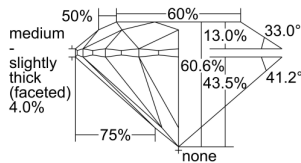

GIA®

FACSIMILE

GIA REPORT 6421847430

Verify this report at GIA.edu

GIA NATURAL DIAMOND DOSSIER®

April 11, 2022
GIA Report Number **6421847430**
Shape and Cutting Style ..... **Round Brilliant**
Measurements ..... **4.31 - 4.33 x 2.62 mm**

GRADING RESULTS

Carat Weight ..... **0.30 carat**
Color Grade ..... **G**
Clarity Grade **VVS1**
Cut Grade ..... **Excellent**

ADDITIONAL GRADING INFORMATION

Polish ..... **Excellent**
Symmetry ..... **Very Good**
Fluorescence ..... **None**
Clarity Characteristics ..... **Pinpoint**
Inscription(s): **GIA 6421847430**

PROPORTIONS

Profile to actual proportions

GRADING SCALES

GIA COLOR SCALE	GIA CLARITY SCALE	GIA CUT SCALE	
D	FLAWLESS	EXCELLENT	
E	INTERNALLY FLAWLESS		
F		VVS₁	VERY GOOD
G	VVS₂		
H	VS₁	GOOD	
I	VS₂		
J	SI₁	FAIR	
K	SI₂		
L	I₁	POOR	
M			
N			
O	I₂		
P			
Q	I₃		
R			
S			
T			
U			
V			
W			
X			
Y			
Z