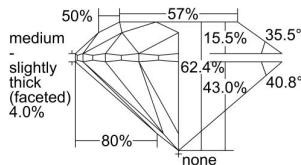

GIA®

FACSIMILE

GIA REPORT 6421862643

Verify this report at GIA.edu

GIA NATURAL DIAMOND DOSSIER®

April 05, 2022
GIA Report Number **6421862643**
Shape and Cutting Style ..... **Round Brilliant**
Measurements ..... **4.37 - 4.40 x 2.74 mm**

GRADING RESULTS

Carat Weight ..... **0.32 carat**
Color Grade ..... **J**
Clarity Grade **S11**
Cut Grade ..... **Excellent**

ADDITIONAL GRADING INFORMATION

Polish ..... **Excellent**
Symmetry ..... **Excellent**
Fluorescence ..... **None**
Clarity Characteristics ..... **Cloud**
Inscription(s): **GIA 6421862643**

PROPORTIONS

Profile to actual proportions

GRADING SCALES

GIA
COLOR
SCALE

COLORED	D
	E
	F
	G
	H
	I
	J
NEAR COLORLESS	K
	L
Faint	M
	N
	O
	P
Very Light	Q
	R
	S
	T
	U
	V
	W
	X
	Y
Light	Z

GIA
CLARITY
SCALE

VERY VERY SLIGHTLY INCLUDED	FLAWLESS
	INTERNALLY FLAWLESS
VERY SLIGHTLY INCLUDED	VVS₁
	VVS₂
SLIGHTLY INCLUDED	VS₁
	VS₂
INCLUDED	S1₁
	S1₂
	I₁
	I₂
	I₃

GIA
CUT
SCALE

EXCELLENT
VERY GOOD
GOOD
FAIR
POOR