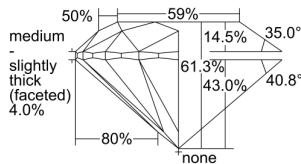

GIA®

FACSIMILE

GIA REPORT 6421872331

Verify this report at GIA.edu

GIA NATURAL DIAMOND DOSSIER®

May 13, 2022
GIA Report Number **6421872331**
Shape and Cutting Style ..... **Round Brilliant**
Measurements ..... **4.31 - 4.34 x 2.65 mm**

GRADING RESULTS

Carat Weight ..... **0.30 carat**
Color Grade ..... **D**
Clarity Grade ..... **Flawless**
Cut Grade ..... **Excellent**

ADDITIONAL GRADING INFORMATION

Polish ..... **Excellent**
Symmetry ..... **Excellent**
Fluorescence ..... **None**
Clarity Characteristics..... **None**
Inscription(s): **GIA 6421872331**

PROPORTIONS

Profile to actual proportions

GRADING SCALES

GIA COLOR SCALE	GIA CLARITY SCALE	GIA CUT SCALE	
D	FLAWLESS	EXCELLENT	
E	INTERNALLY FLAWLESS		
F		VVS₁	VERY GOOD
G	VVS₂		
H	VS₁	GOOD	
I	VS₂		
J	SI₁	FAIR	
K	SI₂		
L	I₁	POOR	
M	I₂		
N	I₃		
O			
P			
Q			
R			
S			
T			
U			
V			
W			
X			
Y			
Z