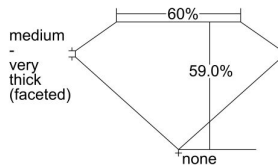

GIA®

FACSIMILE

GIA REPORT 6421900050

Verify this report at GIA.edu

GIA NATURAL DIAMOND DOSSIER®

April 04, 2022
GIA Report Number **6421900050**
Shape and Cutting Style ..... **Heart Brilliant**
Measurements ..... **5.87 x 6.79 x 4.00 mm**

GRADING RESULTS

Carat Weight ..... **0.90 carat**
Color Grade ..... **D**
Clarity Grade **S12**

ADDITIONAL GRADING INFORMATION

Polish ..... **Excellent**
Symmetry ..... **Excellent**
Fluorescence ..... **None**
Clarity Characteristics..... **Crystal, Cloud, Feather**
Inscription(s): **GIA 6421900050**

PROPORTIONS

Profile not to actual proportions

GRADING SCALES

GIA COLOR SCALE		GIA CLARITY SCALE			
COLORLESS	D	VERY VERY SLIGHTLY INCLUDED	FLAWLESS		
	E		INTERNALLY FLAWLESS		
	F		VVS₁		
	G		VVS₂		
	NEAR COLORLESS	H	VERY SLIGHTLY INCLUDED	VS₁	
		I		VS₂	
		FAINT	J	SLIGHTLY INCLUDED	S1₁
			K		S1₂
	L		I₁		
	M		I₂		
VERT LIGHT	N	INCLUDED	I₃		
	O				
	P				
	Q				
	R				
	S				
LIGHT	T				
	U				
	V				
	W				
	X				
	Y				
	Z