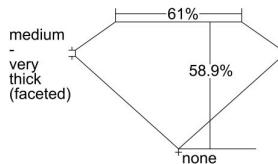

GIA®

FACSIMILE

GIA REPORT 6421948644

Verify this report at gia.edu

GIA NATURAL DIAMOND DOSSIER®

April 18, 2022
GIA Report Number **6421948644**
Shape and Cutting Style ..... **Heart Brilliant**
Measurements ..... **3.98 x 4.67 x 2.75 mm**

GRADING RESULTS

Carat Weight ..... **0.30 carat**
Color Grade ..... **D**
Clarity Grade **S12**

ADDITIONAL GRADING INFORMATION

Polish ..... **Excellent**
Symmetry ..... **Good**
Fluorescence ..... **None**
Clarity Characteristics ..... **Crystal**
Inscription(s): GIA 6421948644

PROPORTIONS

Profile not to actual proportions

GRADING SCALES

GIA COLOR SCALE		GIA CLARITY SCALE	
COLORLESS	D	VERY SLIGHTLY SLIGHTLY INCLUDED	FLAWLESS
	E		INTERNALLY FLAWLESS
	F		VVS₁
	G		VVS₂
	H		VS₁
	I		VS₂
	J		S1
	K		S12
	L		I₁
	M		I₂
NEAR COLORLESS	N	SLIGHTLY INCLUDED	I₃
	O		
	P		
	Q		
FAINT	R		
	S		
	T		
	U		
VERY LIGHT	V		
	W		
	X		
	Y		
LIGHT	Z