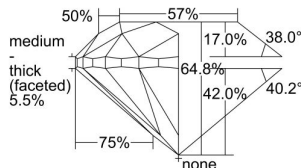

GIA®

FACSIMILE

GIA REPORT 6421968968

Verify this report at GIA.edu

GIA NATURAL DIAMOND DOSSIER®

April 07, 2022
GIA Report Number **6421968968**
Shape and Cutting Style ..... **Round Brilliant**
Measurements ..... **5.72 - 5.79 x 3.73 mm**

GRADING RESULTS

Carat Weight ..... **0.80 carat**
Color Grade ..... **E**
Clarity Grade **VS1**
Cut Grade ..... **Very Good**

ADDITIONAL GRADING INFORMATION

Polish ..... **Excellent**
Symmetry ..... **Very Good**
Fluorescence ..... **None**
Clarity Characteristics..... **Cloud, Indented Natural, Pinpoint**
Inscription(s): **GIA 6421968968**

PROPORTIONS

Profile to actual proportions

GRADING SCALES

GIA COLOR SCALE	GIA CLARITY SCALE	GIA CUT SCALE	
D	FLAWLESS	EXCELLENT	
E	INTERNALLY FLAWLESS		
F		VVS₁	VERY GOOD
G	VVS₂		
H	VS₁	GOOD	
I	VS₂		
J	SI₁	FAIR	
K	SI₂		
L	I₁	POOR	
M	I₂		
N	I₃		
O			
P			
Q			
R			
S			
T			
U			
V			
W			
X			
Y			
Z