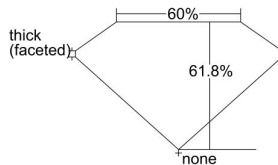

GIA®

FACSIMILE

GIA REPORT 6422085821

Verify this report at GIA.edu

GIA NATURAL DIAMOND DOSSIER®

January 25, 2022
GIA Report Number 6422085821
Shape and Cutting Style ..... Oval Brilliant
Measurements ..... 7.09 x 5.00 x 3.09 mm

GRADING RESULTS

Carat Weight ..... 0.71 carat
Color Grade I
Clarity Grade VS1

ADDITIONAL GRADING INFORMATION

Polish ..... Very Good
Symmetry ..... Very Good
Fluorescence ..... None
Clarity Characteristics..... Crystal, Pinpoint
Inscription(s): GIA 6422085821

PROPORTIONS

Profile not to actual proportions

GRADING SCALES

GIA COLOR SCALE		GIA CLARITY SCALE			
COLORLESS	D	VERY VERY SLIGHTLY INCLUDED	FLAWLESS		
	E		INTERNALLY FLAWLESS		
	F	VERY SLIGHTLY INCLUDED	VVS₁		
	G		VVS₂		
	H		VS₁		
	NEAR COLORLESS	I	SLIGHTLY INCLUDED	VS₂	
		J		SI₁	
		FAINT	K	INCLUDED	SI₂
			L		I₁
			M		I₂
VERT LIGHT	N	LIGHT	I₃		
	O				
	P				
	Q				
	R