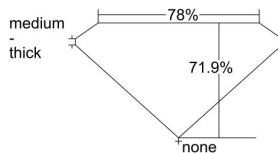

GIA®

FACSIMILE

GIA REPORT 6422092462

Verify this report at GIA.edu

GIA NATURAL DIAMOND DOSSIER®

February 07, 2022

GIA Report Number 6422092462

Shape and Cutting Style ..... Square Modified Brilliant

Measurements ..... 3.88 x 3.77 x 2.71 mm

GRADING RESULTS

Carat Weight ..... 0.31 carat

Color Grade ..... E

Clarity Grade SI1

ADDITIONAL GRADING INFORMATION

Polish ..... Good

Symmetry ..... Good

Fluorescence ..... None

Clarity Characteristics..... Cloud, Feather, Crystal

Inscription(s): GIA 6422092462

PROPORTIONS

Profile not to actual proportions

GRADING SCALES

GIA COLOR SCALE		GIA CLARITY SCALE			
COLORLESS	D	VERY VERY SLIGHTLY INCLUDED	FLAWLESS		
	E		INTERNALLY FLAWLESS		
	F	VERY SLIGHTLY INCLUDED	VVS₁		
	G		VVS₂		
	H		VS₁		
	NEAR COLORLESS	I	SLIGHTLY INCLUDED	VS₂	
		J		SI₁	
		FAINT	K	INCLUDED	SI₂
			L		I₁
	M	I₂			
VERTICALLY COLORLESS	N	LIGHT	I₃		
	O				
	P				
	Q				
	R				
	S				
VERY SLIGHTLY INCLUDED	T				
	U				
	V				
	W				
	X				
SLIGHTLY INCLUDED	Y				
	Z