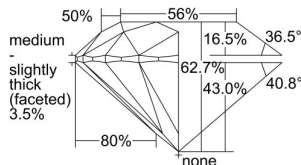

GIA®

FACSIMILE

GIA REPORT 6422132244

Verify this report at GIA.edu

GIA NATURAL DIAMOND DOSSIER®

January 27, 2022
GIA Report Number **6422132244**
Shape and Cutting Style ..... **Round Brilliant**
Measurements ..... **5.18 - 5.21 x 3.25 mm**

GRADING RESULTS

Carat Weight ..... **0.54 carat**
Color Grade ..... **G**
Clarity Grade **VVS2**
Cut Grade ..... **Excellent**

ADDITIONAL GRADING INFORMATION

Polish ..... **Excellent**
Symmetry ..... **Excellent**
Fluorescence ..... **Strong Blue**
Clarity Characteristics ..... **Needle**
Inscription(s): **GIA 6422132244**

PROPORTIONS

Profile to actual proportions

GRADING SCALES

GIA COLOR SCALE

COLORED	D
	E
	F
	G
	H
	I
	J
NEAR COLORLESS	K
	L
	M
	N
	O
	P
	Q
	R
	S
	T
	U
	V
	W
	X
	Y
LIGHT	Z

GIA CLARITY SCALE

FLAWLESS	VERY VERY SLIGHTLY INCLUDED	VVS₁	VVS₂	VS₁	VS₂	SI₁	SI₂	I₁	I₂	I₃	
											INTERNALLY FLAWLESS

GIA CUT SCALE

EXCELLENT
VERY GOOD
GOOD
FAIR
POOR