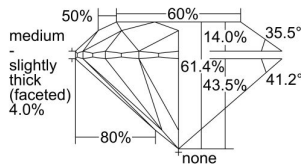

GIA®

FACSIMILE

GIA REPORT 6422134477

Verify this report at GIA.edu

GIA NATURAL DIAMOND DOSSIER®

January 28, 2022
GIA Report Number **6422134477**
Shape and Cutting Style ..... **Round Brilliant**
Measurements ..... **4.02 - 4.04 x 2.48 mm**

GRADING RESULTS

Carat Weight ..... **0.25 carat**
Color Grade ..... **D**
Clarity Grade **VS1**
Cut Grade ..... **Excellent**

ADDITIONAL GRADING INFORMATION

Polish ..... **Excellent**
Symmetry ..... **Very Good**
Fluorescence ..... **None**
Clarity Characteristics..... **Cloud, Crystal, Needle, Pinpoint**
Inscription(s): **GIA 6422134477**

PROPORTIONS

Profile to actual proportions

GRADING SCALES

GIA COLOR SCALE	GIA CLARITY SCALE	GIA CUT SCALE
COLOURLESS	FLAWLESS	EXCELLENT
D	INTERNALLY FLAWLESS	
E	VVS₁	VERY GOOD
F		
G	VS₁	GOOD
H		
I	SI₁	FAIR
J		
K	I₁	POOR
L		
M	I₂	
N	I₃	
O		
P		
Q		
R		
S		
T		
U		
V		
W		
X		
Y		
Z