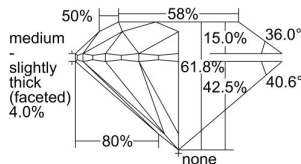

GIA®

FACSIMILE

GIA REPORT 6422143965

Verify this report at GIA.edu

GIA NATURAL DIAMOND DOSSIER®

January 31, 2022
GIA Report Number **6422143965**
Shape and Cutting Style ..... **Round Brilliant**
Measurements ..... **5.36 - 5.40 x 3.32 mm**

GRADING RESULTS

Carat Weight ..... **0.60 carat**
Color Grade ..... **H**
Clarity Grade **S11**
Cut Grade ..... **Excellent**

ADDITIONAL GRADING INFORMATION

Polish ..... **Very Good**
Symmetry ..... **Very Good**
Fluorescence ..... **None**
Clarity Characteristics ..... **Cloud**
Inscription(s): **GIA 6422143965**

PROPORTIONS

Profile to actual proportions

GRADING SCALES

GIA COLOR SCALE

COLORED	D
	E
	F
	G
	H
	I
	J
NEAR COLORLESS	K
	L
	M
	N
	O
	P
	Q
	R
	S
	T
	U
	V
	W
	X
	Y
	Z

GIA CLARITY SCALE

VERY VERY SLIGHTLY INCLUDED	FLAWLESS
	INTERNALLY FLAWLESS
VERY SLIGHTLY INCLUDED	VVS₁
	VVS₂
SLIGHTLY INCLUDED	VS₁
	VS₂
INCLUDED	I₁
	I₂
	I₃

GIA CUT SCALE

EXCELLENT
VERY GOOD
GOOD
FAIR
POOR