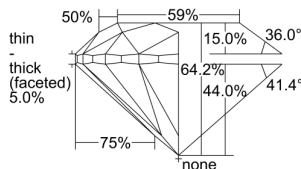

GIA®

FACSIMILE

GIA REPORT 6422188934

Verify this report at GIA.edu

GIA NATURAL DIAMOND DOSSIER®

February 05, 2022
GIA Report Number **6422188934**
Shape and Cutting Style ..... **Round Brilliant**
Measurements ..... **5.54 - 5.59 x 3.57 mm**

GRADING RESULTS

Carat Weight ..... **0.70 carat**
Color Grade ..... **I**
Clarity Grade **S11**
Cut Grade ..... **Very Good**

ADDITIONAL GRADING INFORMATION

Polish ..... **Very Good**
Symmetry ..... **Very Good**
Fluorescence ..... **Faint**
Clarity Characteristics..... **Crystal, Cloud, Indented Natural**
Inscription(s): **GIA 6422188934**

PROPORTIONS

Profile to actual proportions

GRADING SCALES

GIA COLOR SCALE	GIA CLARITY SCALE	GIA CUT SCALE	
D	FLAWLESS	EXCELLENT	
E	INTERNALLY FLAWLESS		
F		VVS₁	VERY GOOD
G	VVS₂		
H	VS₁	GOOD	
I	VS₂		
J	S1₁	FAIR	
K	S1₂		
L	I₁	POOR	
M	I₂		
N	I₃		
O			
P			
Q			
R			
S			
T			
U			
V			
W			
X			
Y			
Z