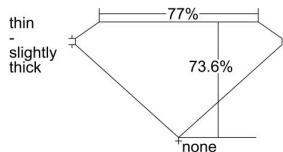

GIA®

FACSIMILE

GIA REPORT 6422238409

Verify this report at GIA.edu

GIA NATURAL DIAMOND DOSSIER®

February 04, 2022
GIA Report Number **6422238409**
Shape and Cutting Style ..... **Square Modified Brilliant**
Measurements ..... **5.21 x 5.08 x 3.74 mm**

GRADING RESULTS

Carat Weight ..... **0.80 carat**
Color Grade ..... **G**
Clarity Grade **VVS2**

ADDITIONAL GRADING INFORMATION

Polish ..... **Very Good**
Symmetry ..... **Very Good**
Fluorescence ..... **Faint**
Clarity Characteristics..... **Feather, Pinpoint**
Inscription(s): GIA 6422238409

PROPORTIONS

Profile not to actual proportions

GRADING SCALES

GIA COLOR SCALE		GIA CLARITY SCALE	
COLORLESS	D	VERY VERY SLIGHTLY INCLUDED	FLAWLESS
	E		INTERNALLY FLAWLESS
	F		VVS₁
	G		VVS₂
	H		VS₁
	I		VS₂
NEAR COLORLESS	J	VERY SLIGHTLY INCLUDED	SI₁
	K		SI₂
	L		I₁
	M		I₂
FAINT	N	SLIGHTLY INCLUDED	I₃
	O		
	P		
VERT LIGHT	Q	INCLUDED	
	R		
	S		
	T		
LIGHT	U		
	V		
	W		
	X		
	Y		
	Z