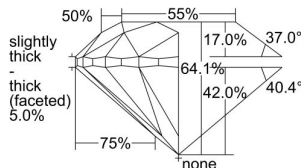

GIA®

FACSIMILE

GIA REPORT 6422273531

Verify this report at GIA.edu

GIA NATURAL DIAMOND DOSSIER®

February 08, 2022
GIA Report Number 6422273531
Shape and Cutting Style ..... Round Brilliant
Measurements ..... 4.16 - 4.20 x 2.68 mm

GRADING RESULTS

Carat Weight ..... 0.30 carat
Color Grade ..... H
Clarity Grade S11
Cut Grade ..... Very Good

ADDITIONAL GRADING INFORMATION

Polish ..... Excellent
Symmetry ..... Very Good
Fluorescence ..... None
Clarity Characteristics ..... Crystal
Inscription(s): GIA 6422273531

PROPORTIONS

Profile to actual proportions

GRADING SCALES

GIA COLOR SCALE

COLOURESS	D
	E
	F
	G
	H
	I
	J
NEAR COLOURESS	K
	L
FAIN	M
	N
	O
	P
VERY LIGHT	Q
	R
	S
	T
	U
	V
LIGHT	W
	X
	Y
	Z

GIA CLARITY SCALE

VERY VERY SLIGHTLY INCLUDED	FLAWLESS
	INTERNALLY FLAWLESS
VERY SLIGHTLY INCLUDED	VVS₁
	VVS₂
SLIGHTLY INCLUDED	VS₁
	VS₂
INCLUDED	S1₁
	S1₂
	I₁
	I₂
	I₃

GIA CUT SCALE

EXCELLENT
VERY GOOD
GOOD
FAIR
POOR